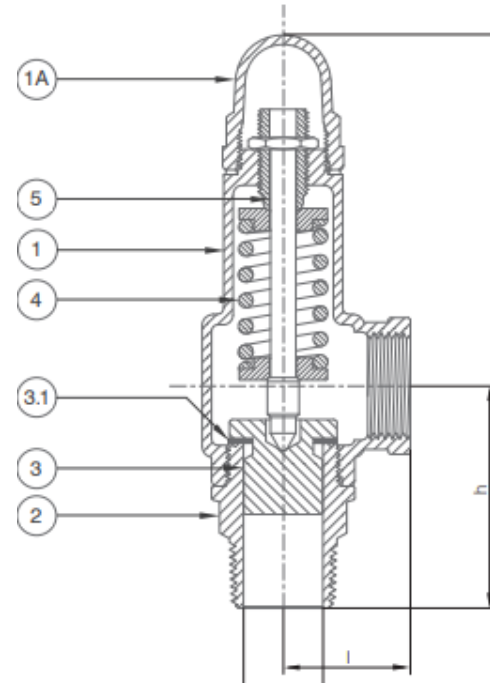

Brass Pressure Relief Valve

Suitable for Air & Water Use

PRODUCT DATASHEET

DN15 - DN50 (1/2" - 2")

Specifications

- Tamper resistant dome
- Temperature Range: -45°C to 185°C
- Spring Range: 1 to 12 BAR

Features

- Replaceable sealing disc
- 100% seal with PTFE disc seal
- Easily adjustable set pressure

Dimensions (mm)

Size	OD	l	h	H1	H2	Lift	Weight
15mm (1/2")	13	29	50	138	161	0.52	0.5 kg
20mm (3/4")	19	36	58	150	172	0.76	0.7 kg
25mm (1")	25	40	70	180	202	1.00	1.1 kg
32mm (1 1/4")	32	50	82	206	222	1.28	1.9 kg
40mm (1 1/2")	38	54	93	231	246	1.52	2.4 kg
50mm (2")	50	67	102	265	282	2.00	3.9 kg

Materials

#	Part	Material
1	Body	Cast Bronze
2	Cap	Brass
3	Seat	Forged Brass
4	Sealing Disc	Forged Brass
5	Disc Seal	PTFE
6	Spring	Steel
7	Stem	Brass

Water Flowrate (L/min)

SIZE	1	2	3	4	5	6	7	8	9	10	11	12	13	14	15	16	17	18	19	20
1/2"	8.2	11.6	14.2	16.4	18.4	20.1	21.7	23.2	24.7	26	27.3	28.5	29.6	30.8	31.8	32.9	33.9	34.9	35.8	36.8
3/4"	17.6	24.8	30.4	35.1	39.3	43	46.5	49.7	52.7	55.5	58.2	60.8	63.3	65.7	68	70.2	72.4	74.5	76.5	78.5
1"	30.4	43	52.6	60.8	68	74.3	80.4	86	91.2	96.1	100.8	105.3	109.8	113.7	117.7	121.6	125.3	129	132.5	135.9
1 1/4"	70.4	83.6	111.4	122	131.8	140.9	149.4	157.5	165.2	172.6	179.6	186.3	192.9	199.2	205.3	211.3	217.1	222.7	228.3	233.9
1 1/2"	70.2	99.2	121.6	140.5	157	171.9	185.8	198.6	210.7	222.1	232.9	243.3	252.8	262	270	279.1	286.9	296	304	314.1
2"	121.6	171.9	210.6	243.2	271.9	297.8	321.7	343.9	364.7	384.5	403.2	421.2	438.4	454.9	470.9	486.3	501.3	515.8	530	543.7